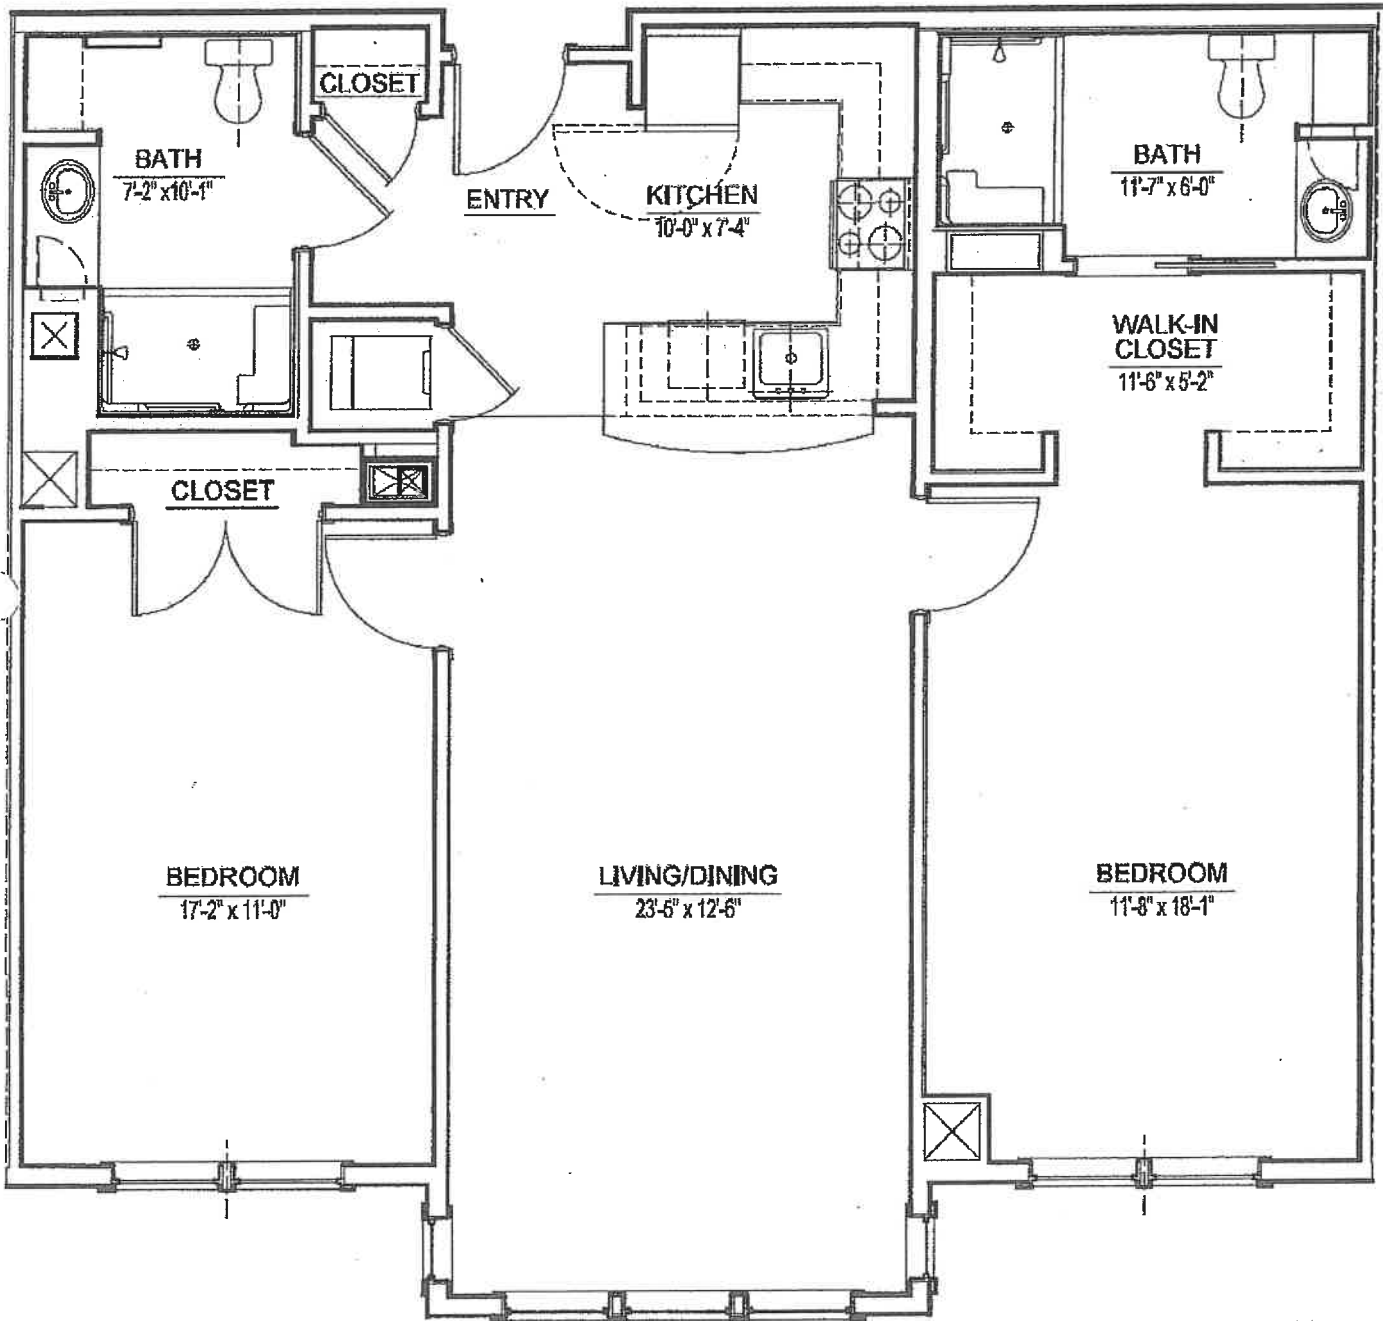

# HYDRANGEA SERIES: Plan D1 1088 square feet

All Dimensions are approximate and subject to deviations resulting from construction tolerances.

[www.FairingWay.org](http://www.FairingWay.org) | 781-660-5000