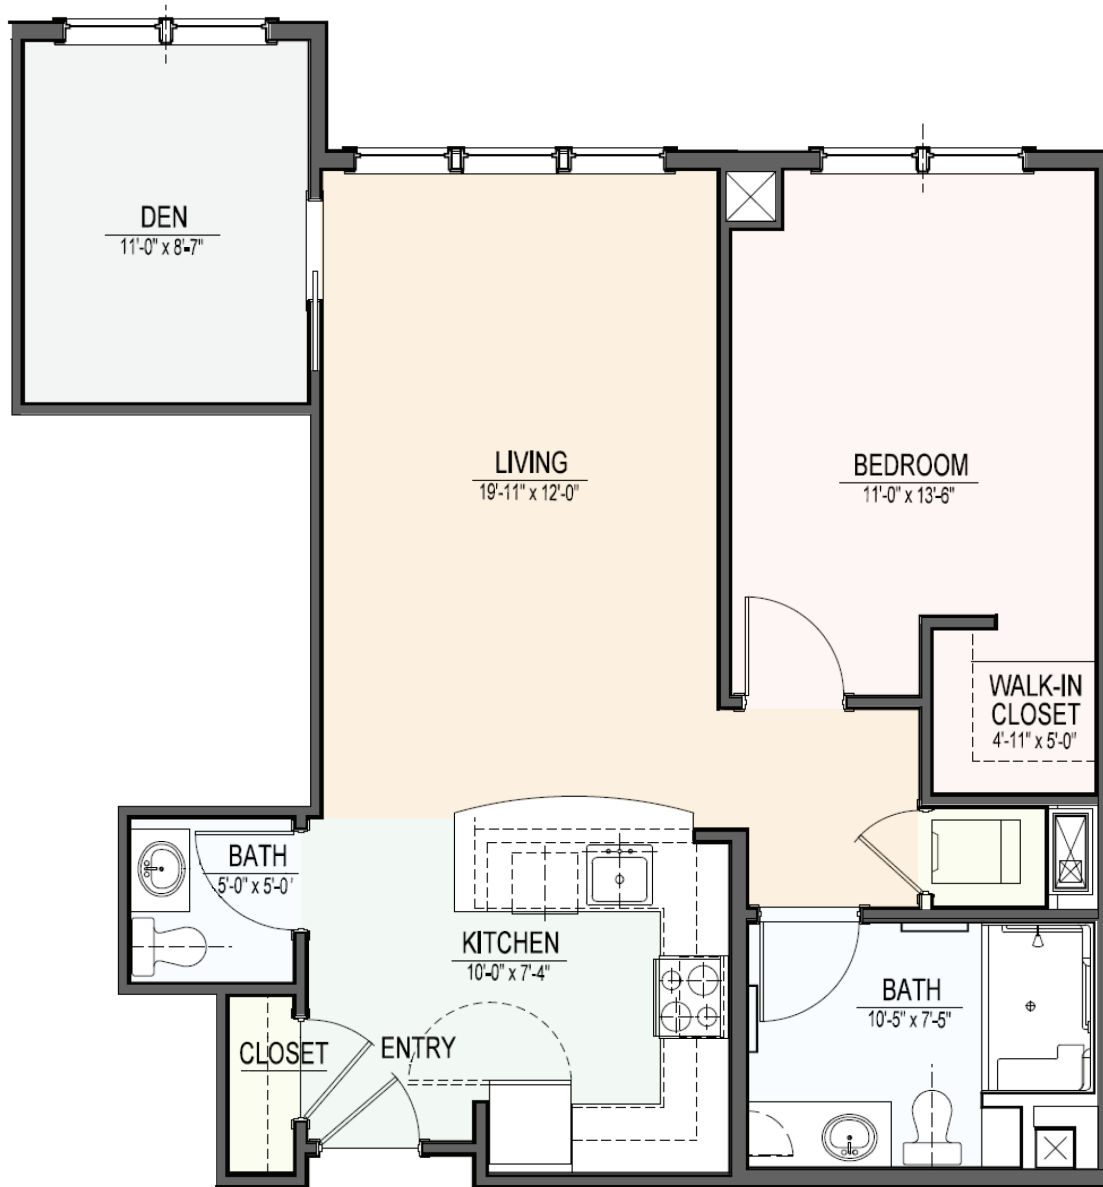

# AZALEA SERIES: Plan BB

909 square feet

## ONLY 1 AVAILABLE!

### 1 Bedroom with Den — Starting at \$340,000\*

This contemporary layout features 1.5 baths, as well as a den that makes a great home office or guest room.

All dimensions are approximate and subject to deviations resulting from construction tolerances.