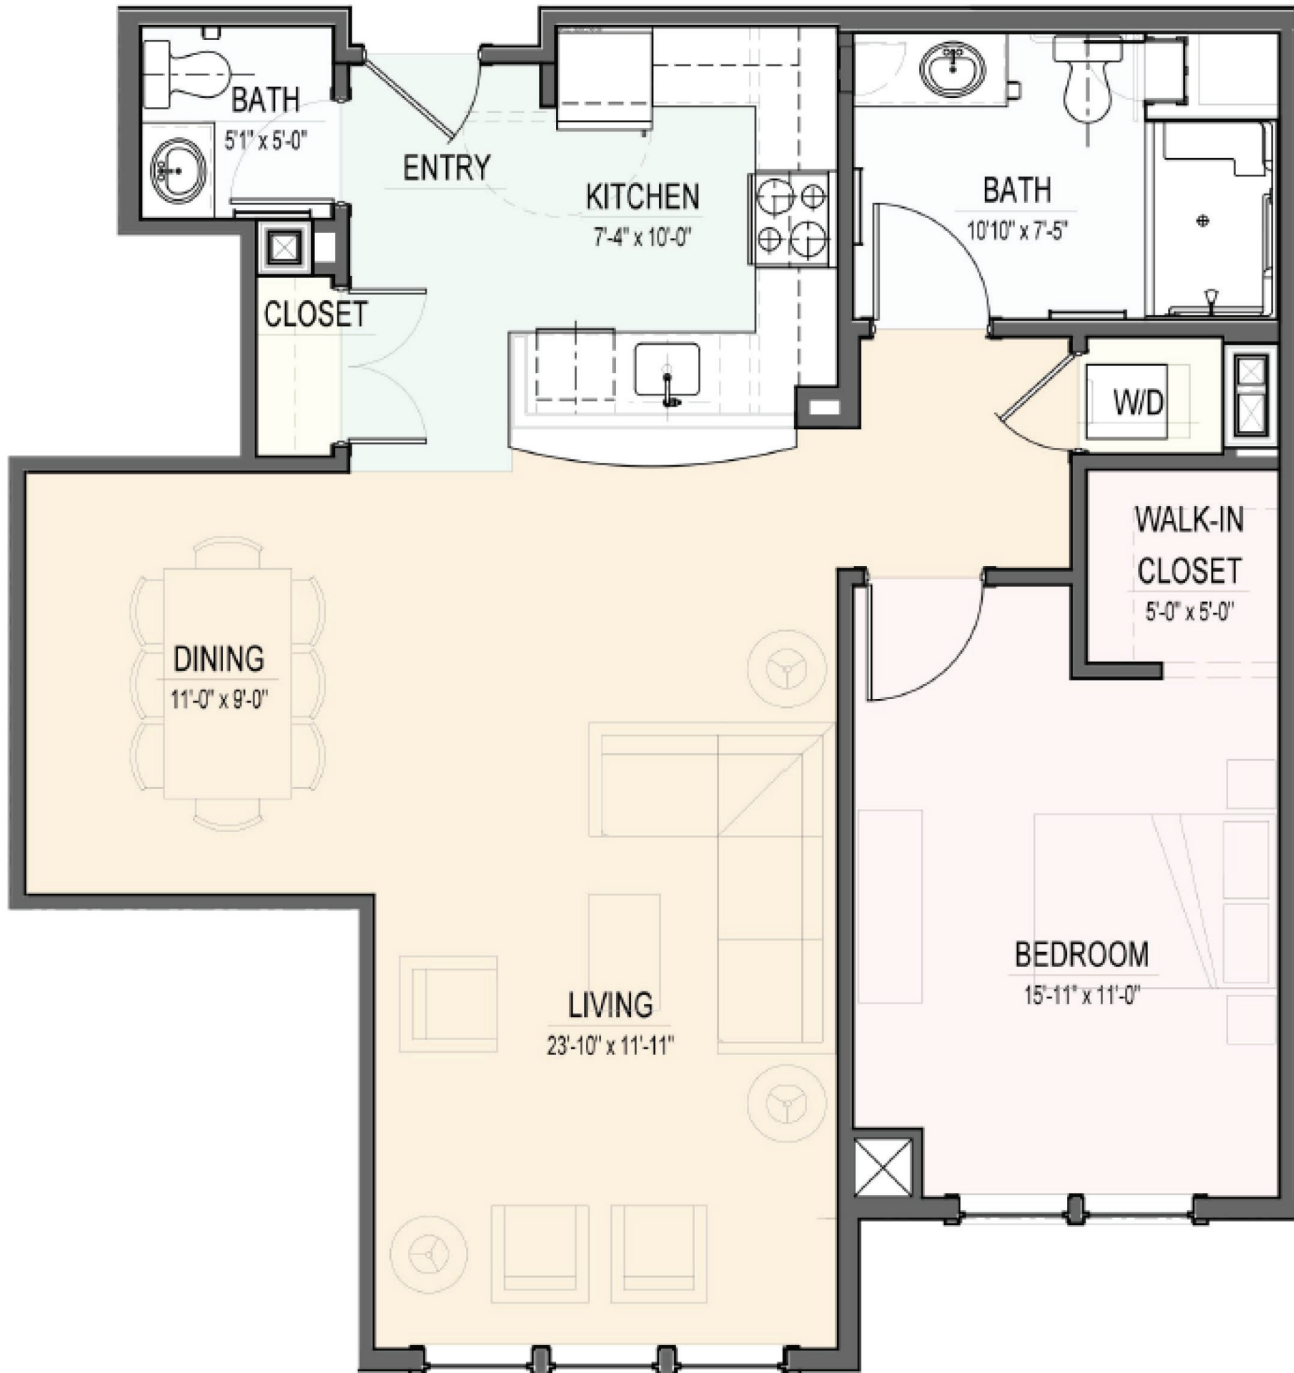

CONEFLOWER SERIES: Plan AB

960 square feet

All dimensions are approximate and subject to deviations resulting from construction tolerances.

www.FairingWay.org | 781-660-5000