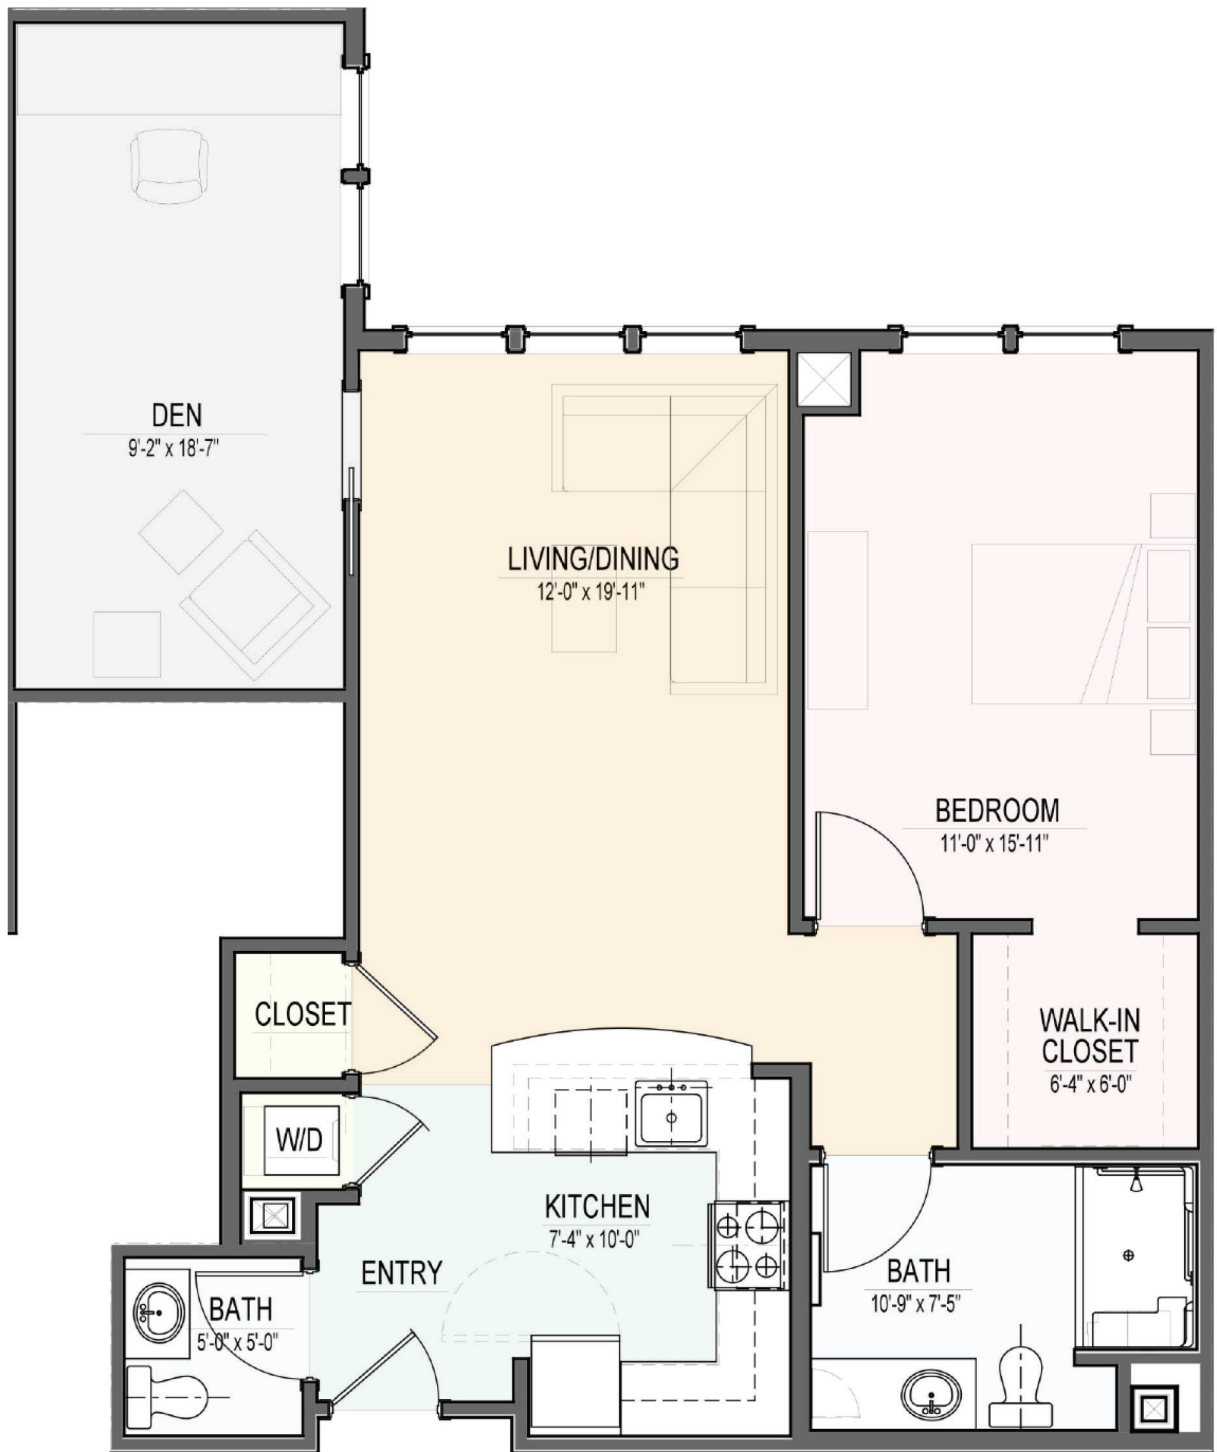

AZALEA SERIES: Plan B1

995 square feet

All dimensions are approximate and subject to deviations resulting from construction tolerances.

www.FairingWay.org | 781-660-5000