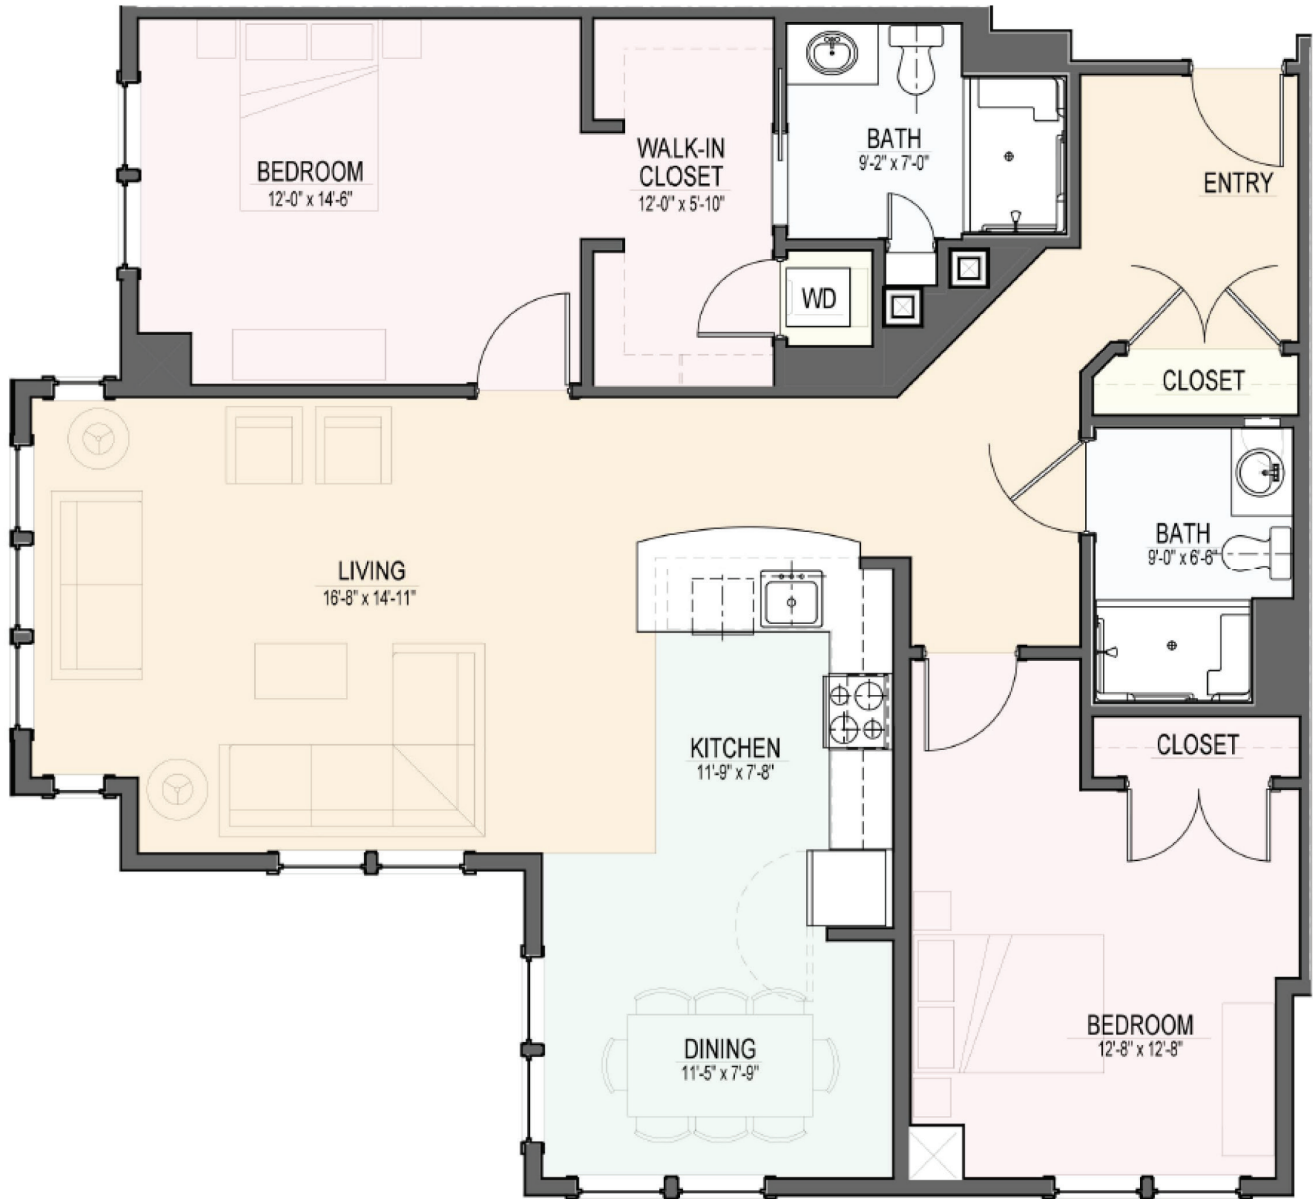

LILAC SERIES: Plan G

1390 square feet

All dimensions are approximate and subject to deviations resulting from construction tolerances.

www.FairingWay.org | 781-660-5000