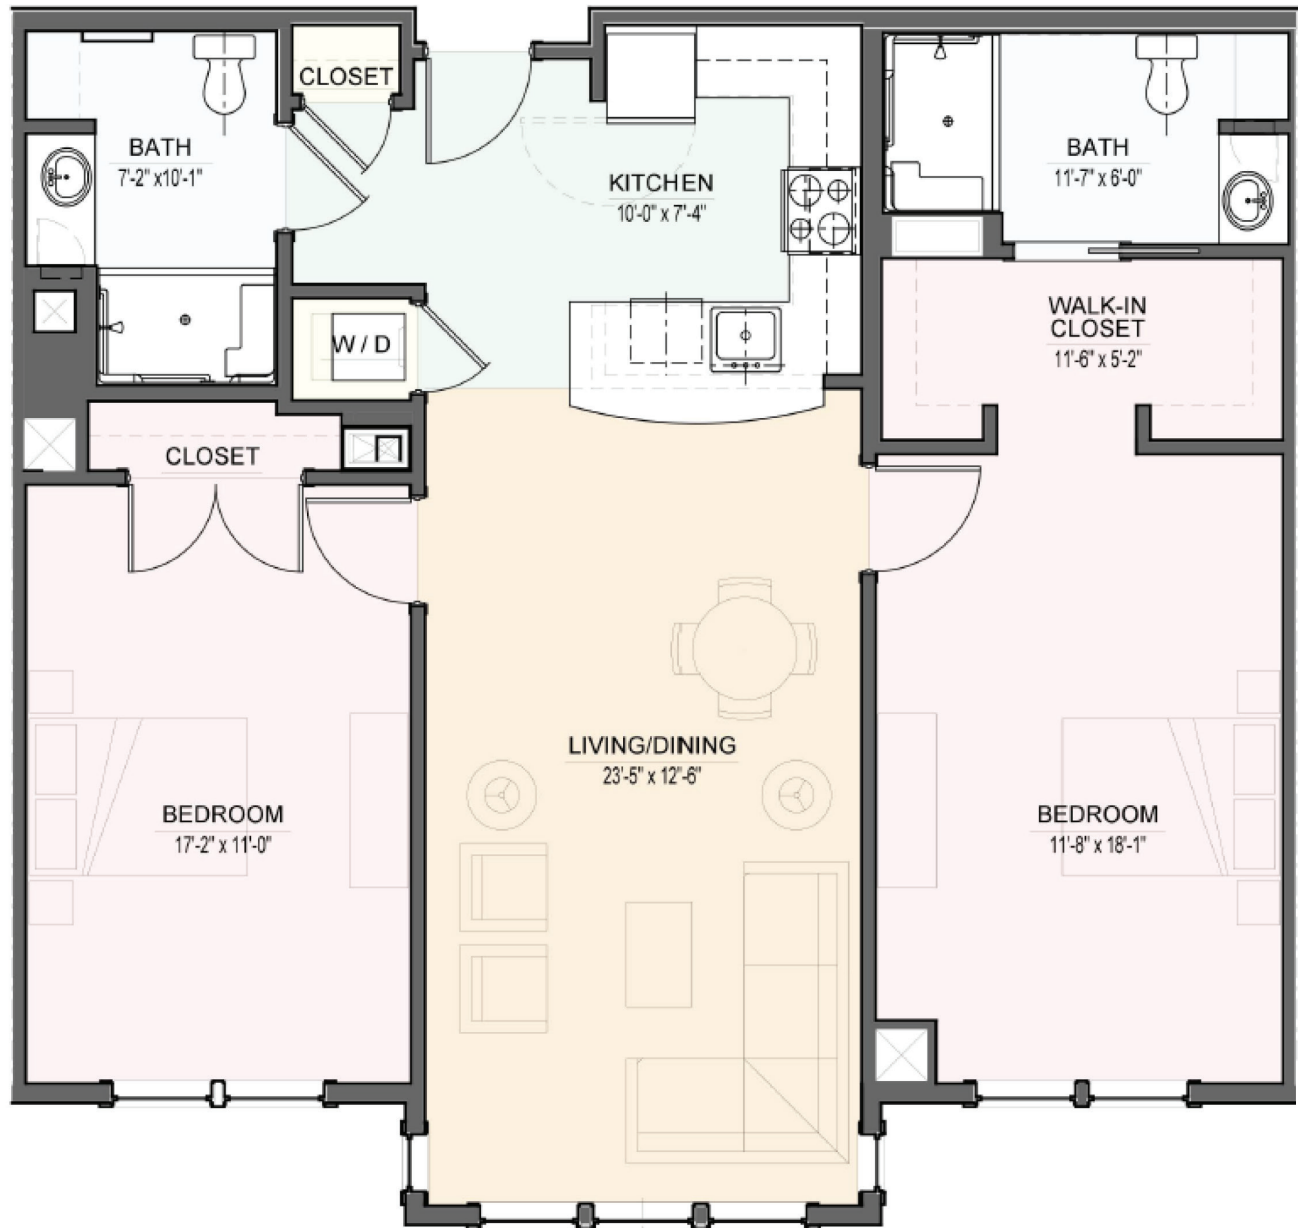

# HYDRANGEA SERIES: Plan D1

1088 square feet

All dimensions are approximate and subject to deviations resulting from construction tolerances.

[www.FairingWay.org](http://www.FairingWay.org) | 781-660-5000